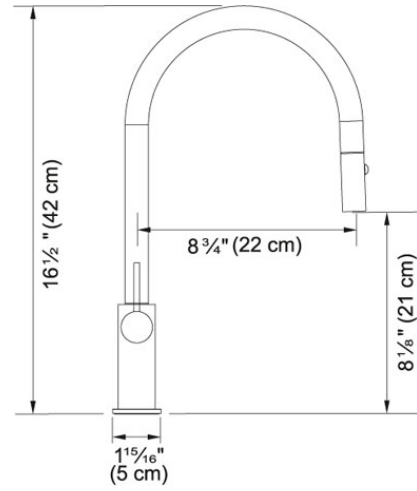

### TECHNICAL DATA

Version	Pull-Down Nozzle
Flow Rate	1.75 gpm
Spray Type	Full and Needle Spray
Cartridge	Ceramic Cartridge
Faucet Operation	Side Lever
Countertop hole diameter	1 3/8"
Spout Swivel Range	180 °
Where to buy	Showroom
Where to buy	Showroom

## TECHNICAL DATA

Version	Pull-Out (Stream Only)
Flow Rate	1.75 gpm
Spray Type	Full and Needle Spray
Cartridge	Ceramic Cartridge
Faucet Operation	Side Lever
Countertop hole diameter	1 3/8"
Spout Swivel Range	180°