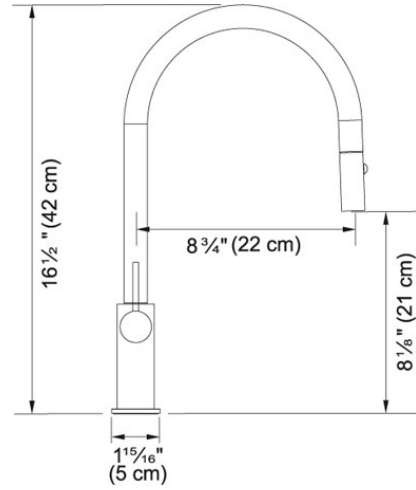

### TECHNICAL DATA

Version	Pull-Down Nozzle
Flow Rate	1.75 gpm
Spray Type	Full and Needle Spray
Cartridge	Ceramic Cartridge
Faucet Operation	Side Lever
Countertop hole diameter	1 3/8"
Spout Swivel Range	180 °
Where to buy	Showroom
Where to buy	Showroom

## TECHNICAL DATA

Version	Pull-Out (Stream Only)
Flow Rate	1.75 gpm
Spray Type	Full and Needle Spray
Cartridge	Ceramic Cartridge
Faucet Operation	Side Lever
Countertop hole diameter	1 3/8"
Spout Swivel Range	180°